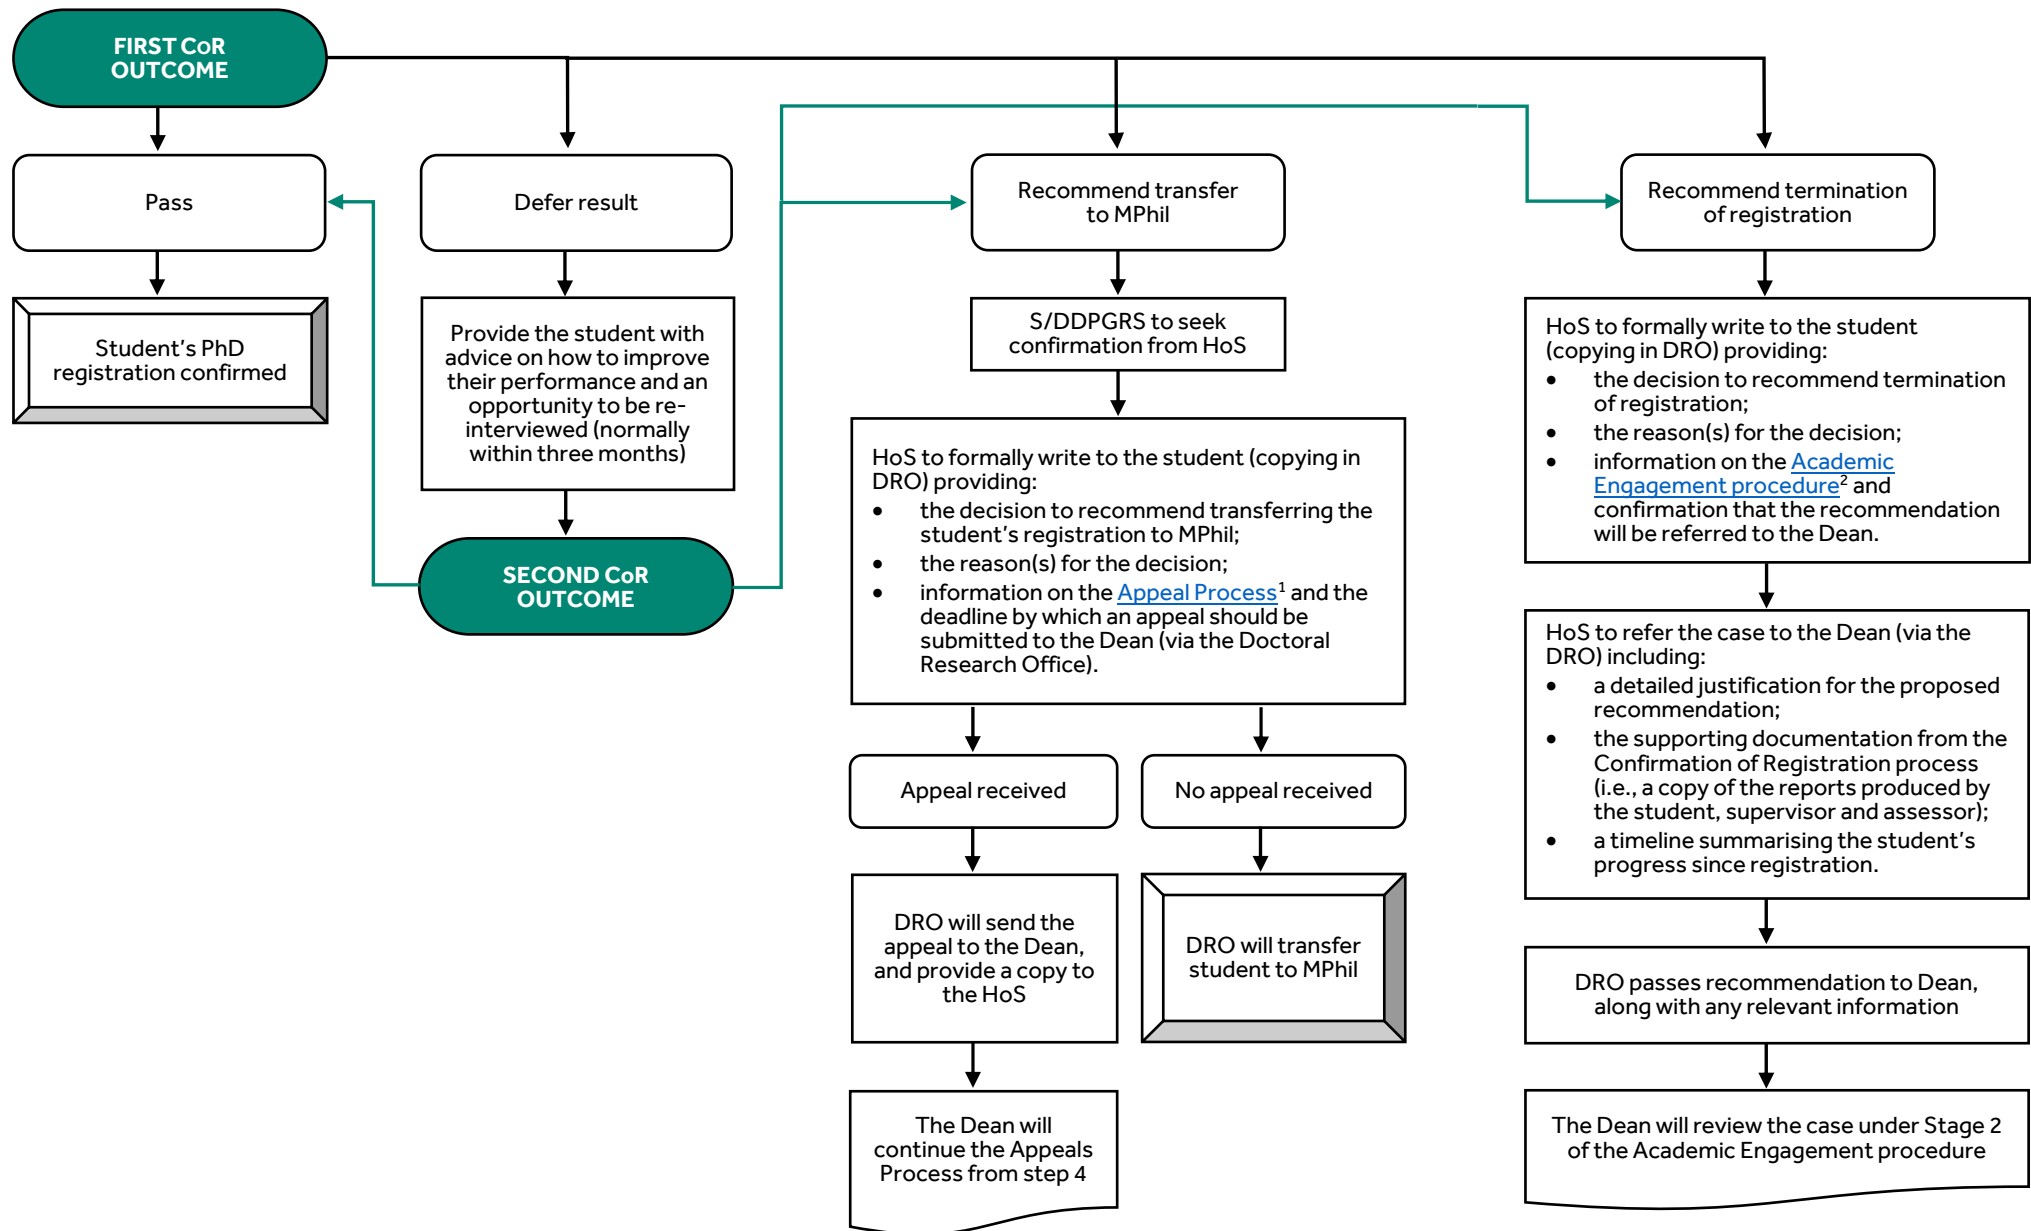

# CONFIRMATION OF REGISTRATION (CoR) PROCESS

<sup>1</sup> Procedures for appeals by research students against confirmation of registration decisions: <https://www.reading.ac.uk/graduate-school/staff-information/staff-policies-procedures#other>.

<sup>2</sup> Policy on and procedures relating to PhD and MPhil student academic engagement and fitness to study: <https://www.reading.ac.uk/graduate-school/staff-information/staff-policies-procedures#other>.